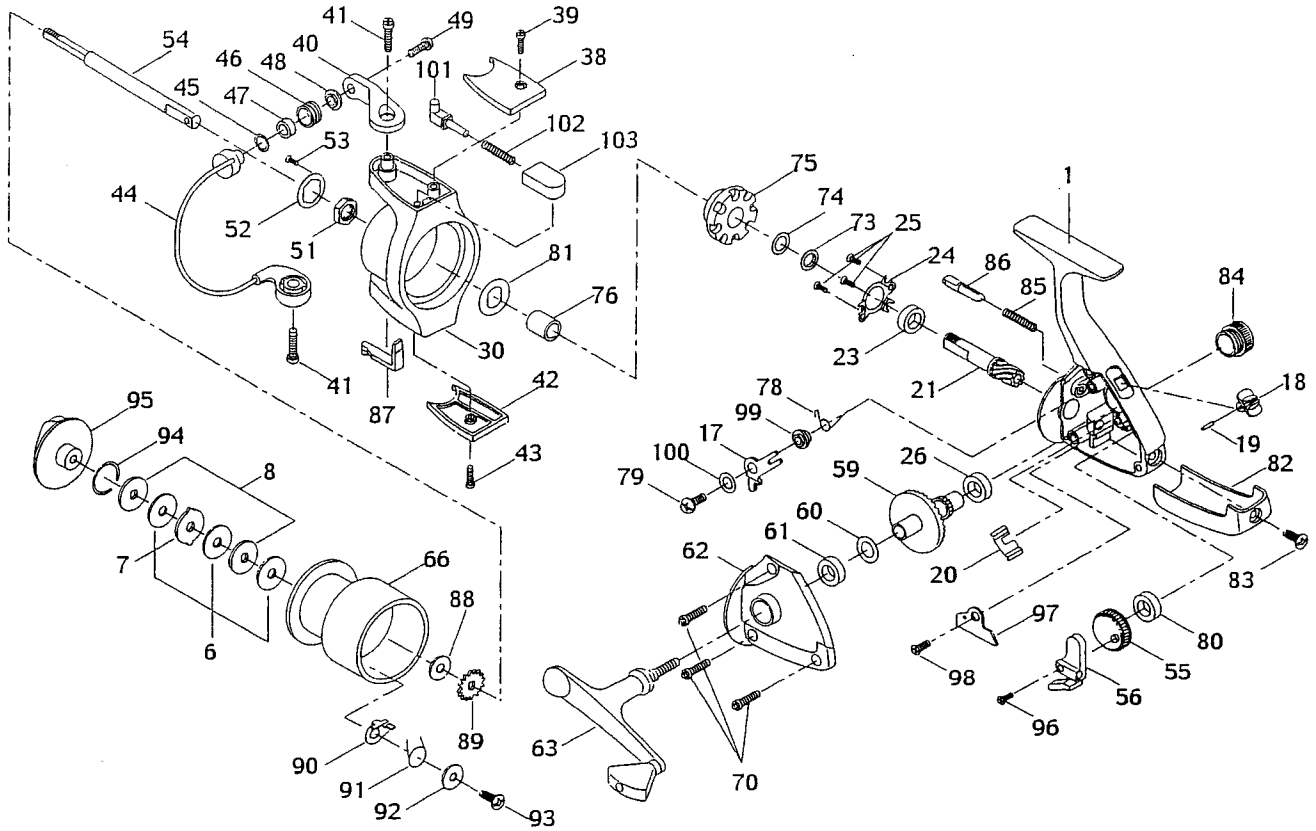

Trophy Collection

1000TC
2000TC
3000TC
4000TC

Abu Garcia

No	Part Name	1000	2000	3000	4000
1	Frame	1079958	1079959	1079960	1079961
6	Drag Washer	1079829	1079830		1079831
7	Eared Drag Washer	1079832	1079833		1079834
8	Keyed Drag Washer	1079835	1079836		1079837
17	Lever		1079838		1079839
18	Push Button			1079962	
19	Push Button Pin			1079841	
20	Push Button Spring			1079842	
21	Pinion		1079843		1079844
23	Ball Bearing			1079845	
24	Ball Bearing Retainer			1079846	
25	Retainer Screw			1079847	
26	Drive Gear Bearing			1079848	
30	Pick up Housing	1079963	1079964	1079965	1079966
38	Bail Bracket Cover	1079967	1079968	1079969	1079970
39	Cover Screw			1079857	
40	Bail Bracket	1079971	1079972	1079973	1079974
41	Bracket Screw			1079862	
42	Trip Bracket Cover	1079975	1079976	1079977	1079978
43	Cover Screw			Same as 39	
44	Bail Assy	1079979	1079980	1079981	1079982
45	Line Roller Washer	NA		1079872	
46	Line Roller	1079873		1079874	
47	Line Roller Bearing	NA		1079876	
48	Line Roller Washer	1079877		1079878	
49	Line Roller Screw	1079879		1079880	
51	Pickup Housing Nut			1079881	
52	Lock Washer	NA		1079883	
53	Lock Screw	NA		1079885	
54	Main Shaft	1079886	1079887	1079888	1079889
55	L.W.Gear	1079890	1079891	1079892	1079893
56	L.W. Bracket		1079894		1079895
59	Drive Gear		1079896		1079897
60	Drive Gear Washer			1079898	
61	Drive Gear Bearing			1079899	